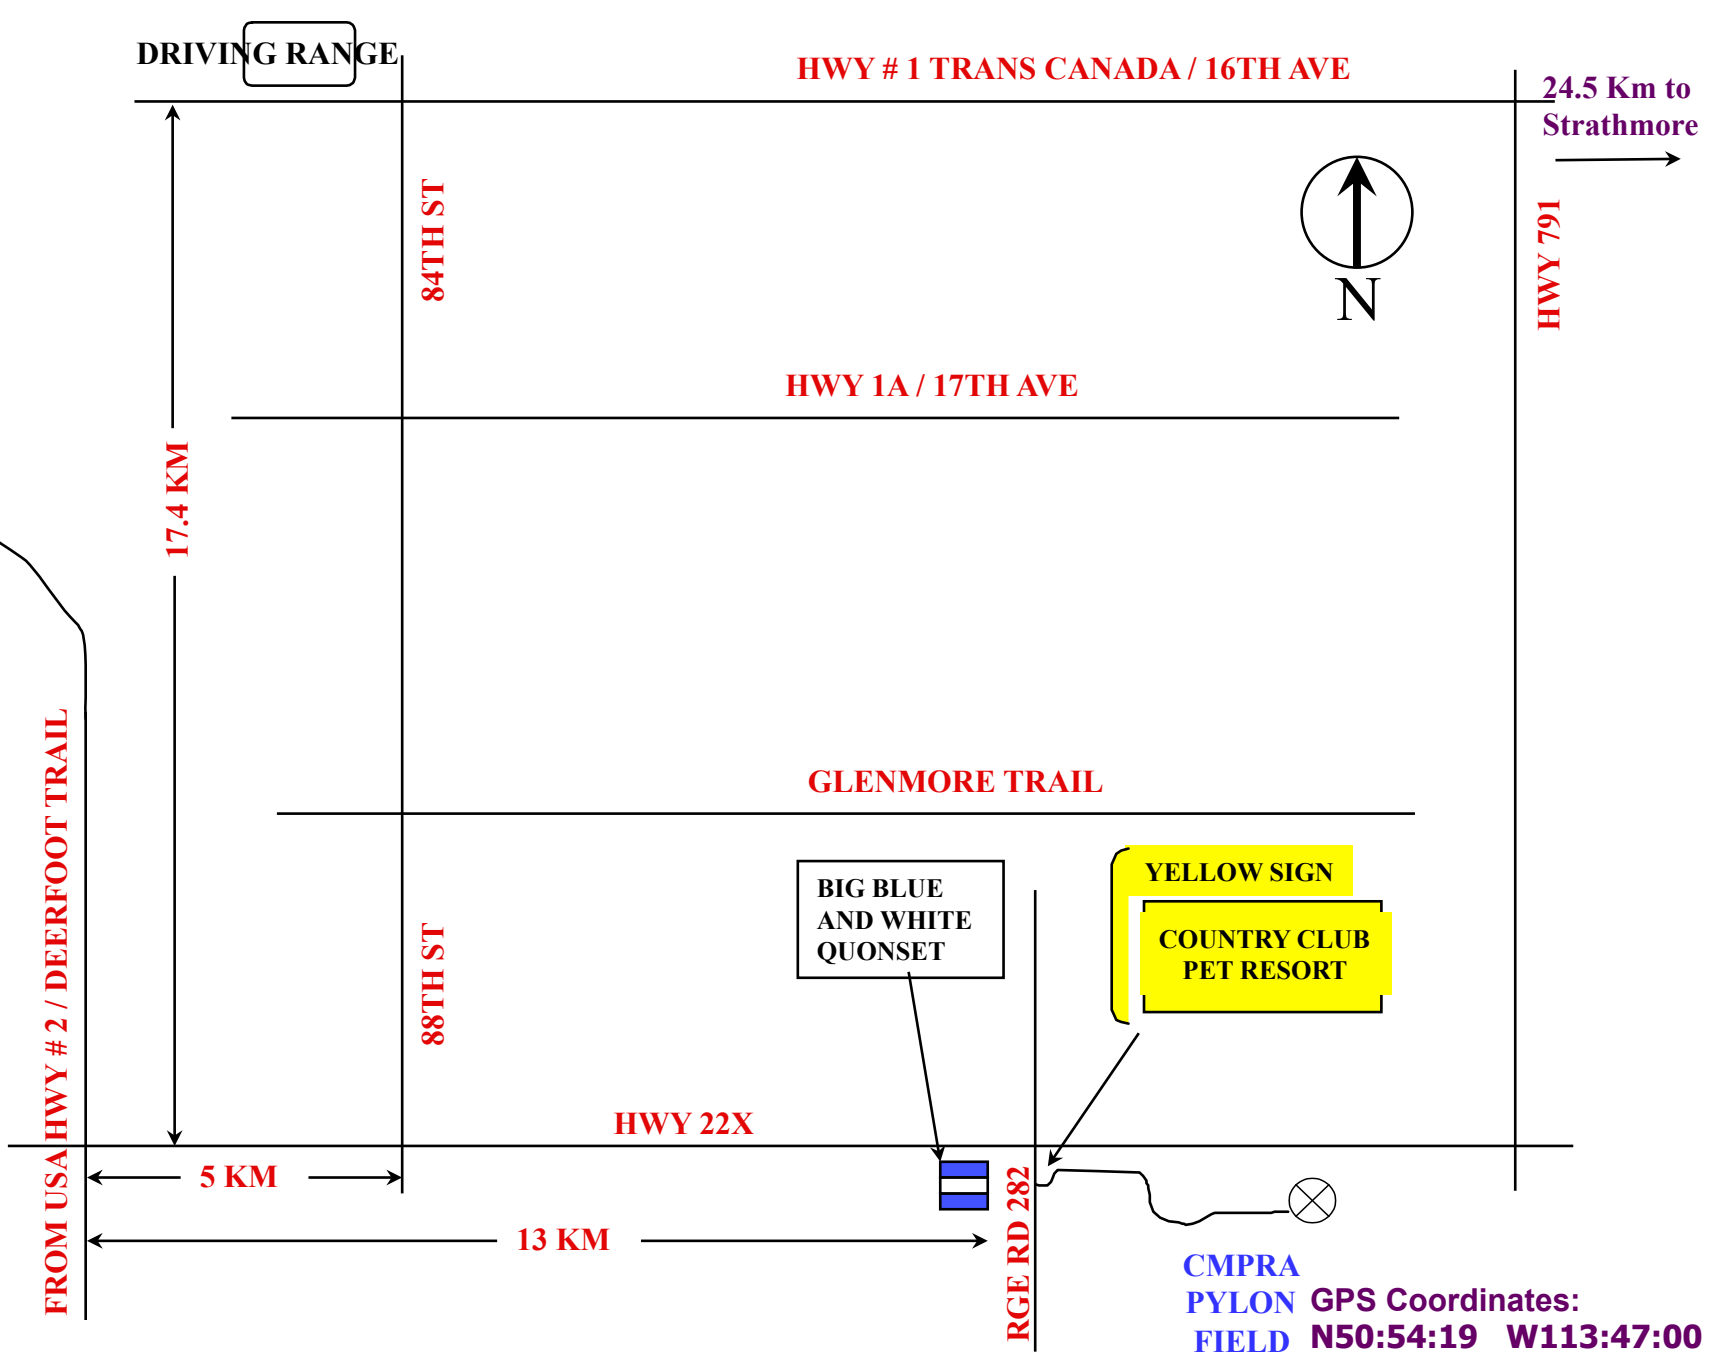

Calgary Miniature Pylon Racing Association

hosts

Quickie 500 & E-F1 Fun Season Opener

May 16 - 2010

CMPRA Pylon Racing Field

- CPPRA Quickie Rules but racers provide their own 15% fuel, this is not a CPPRA points race
- E-F1 event will be accommodated within the Quickie matrix or E-F1 will have a separate set of heats if enough E-F1's are entered
- No lunch provided, winner claims bragging rights
- Three plane heats max, pilots will be required to help with race course judging or lap counting
- MAAC Membership Required. Come one, come all! Racing Starts at 9:30 am.
- Entry Fee: \$20 donated to facility upgrades
- Contest Director: Randy Smith
- Please pre-register by phone or email to Roy (403) 547-1086, email: pylon.guy@shaw.ca

To Edmonton . .

CMPPRA
PYLON FIELD GPS Coordinates:
N50:54:19 W113:47:00